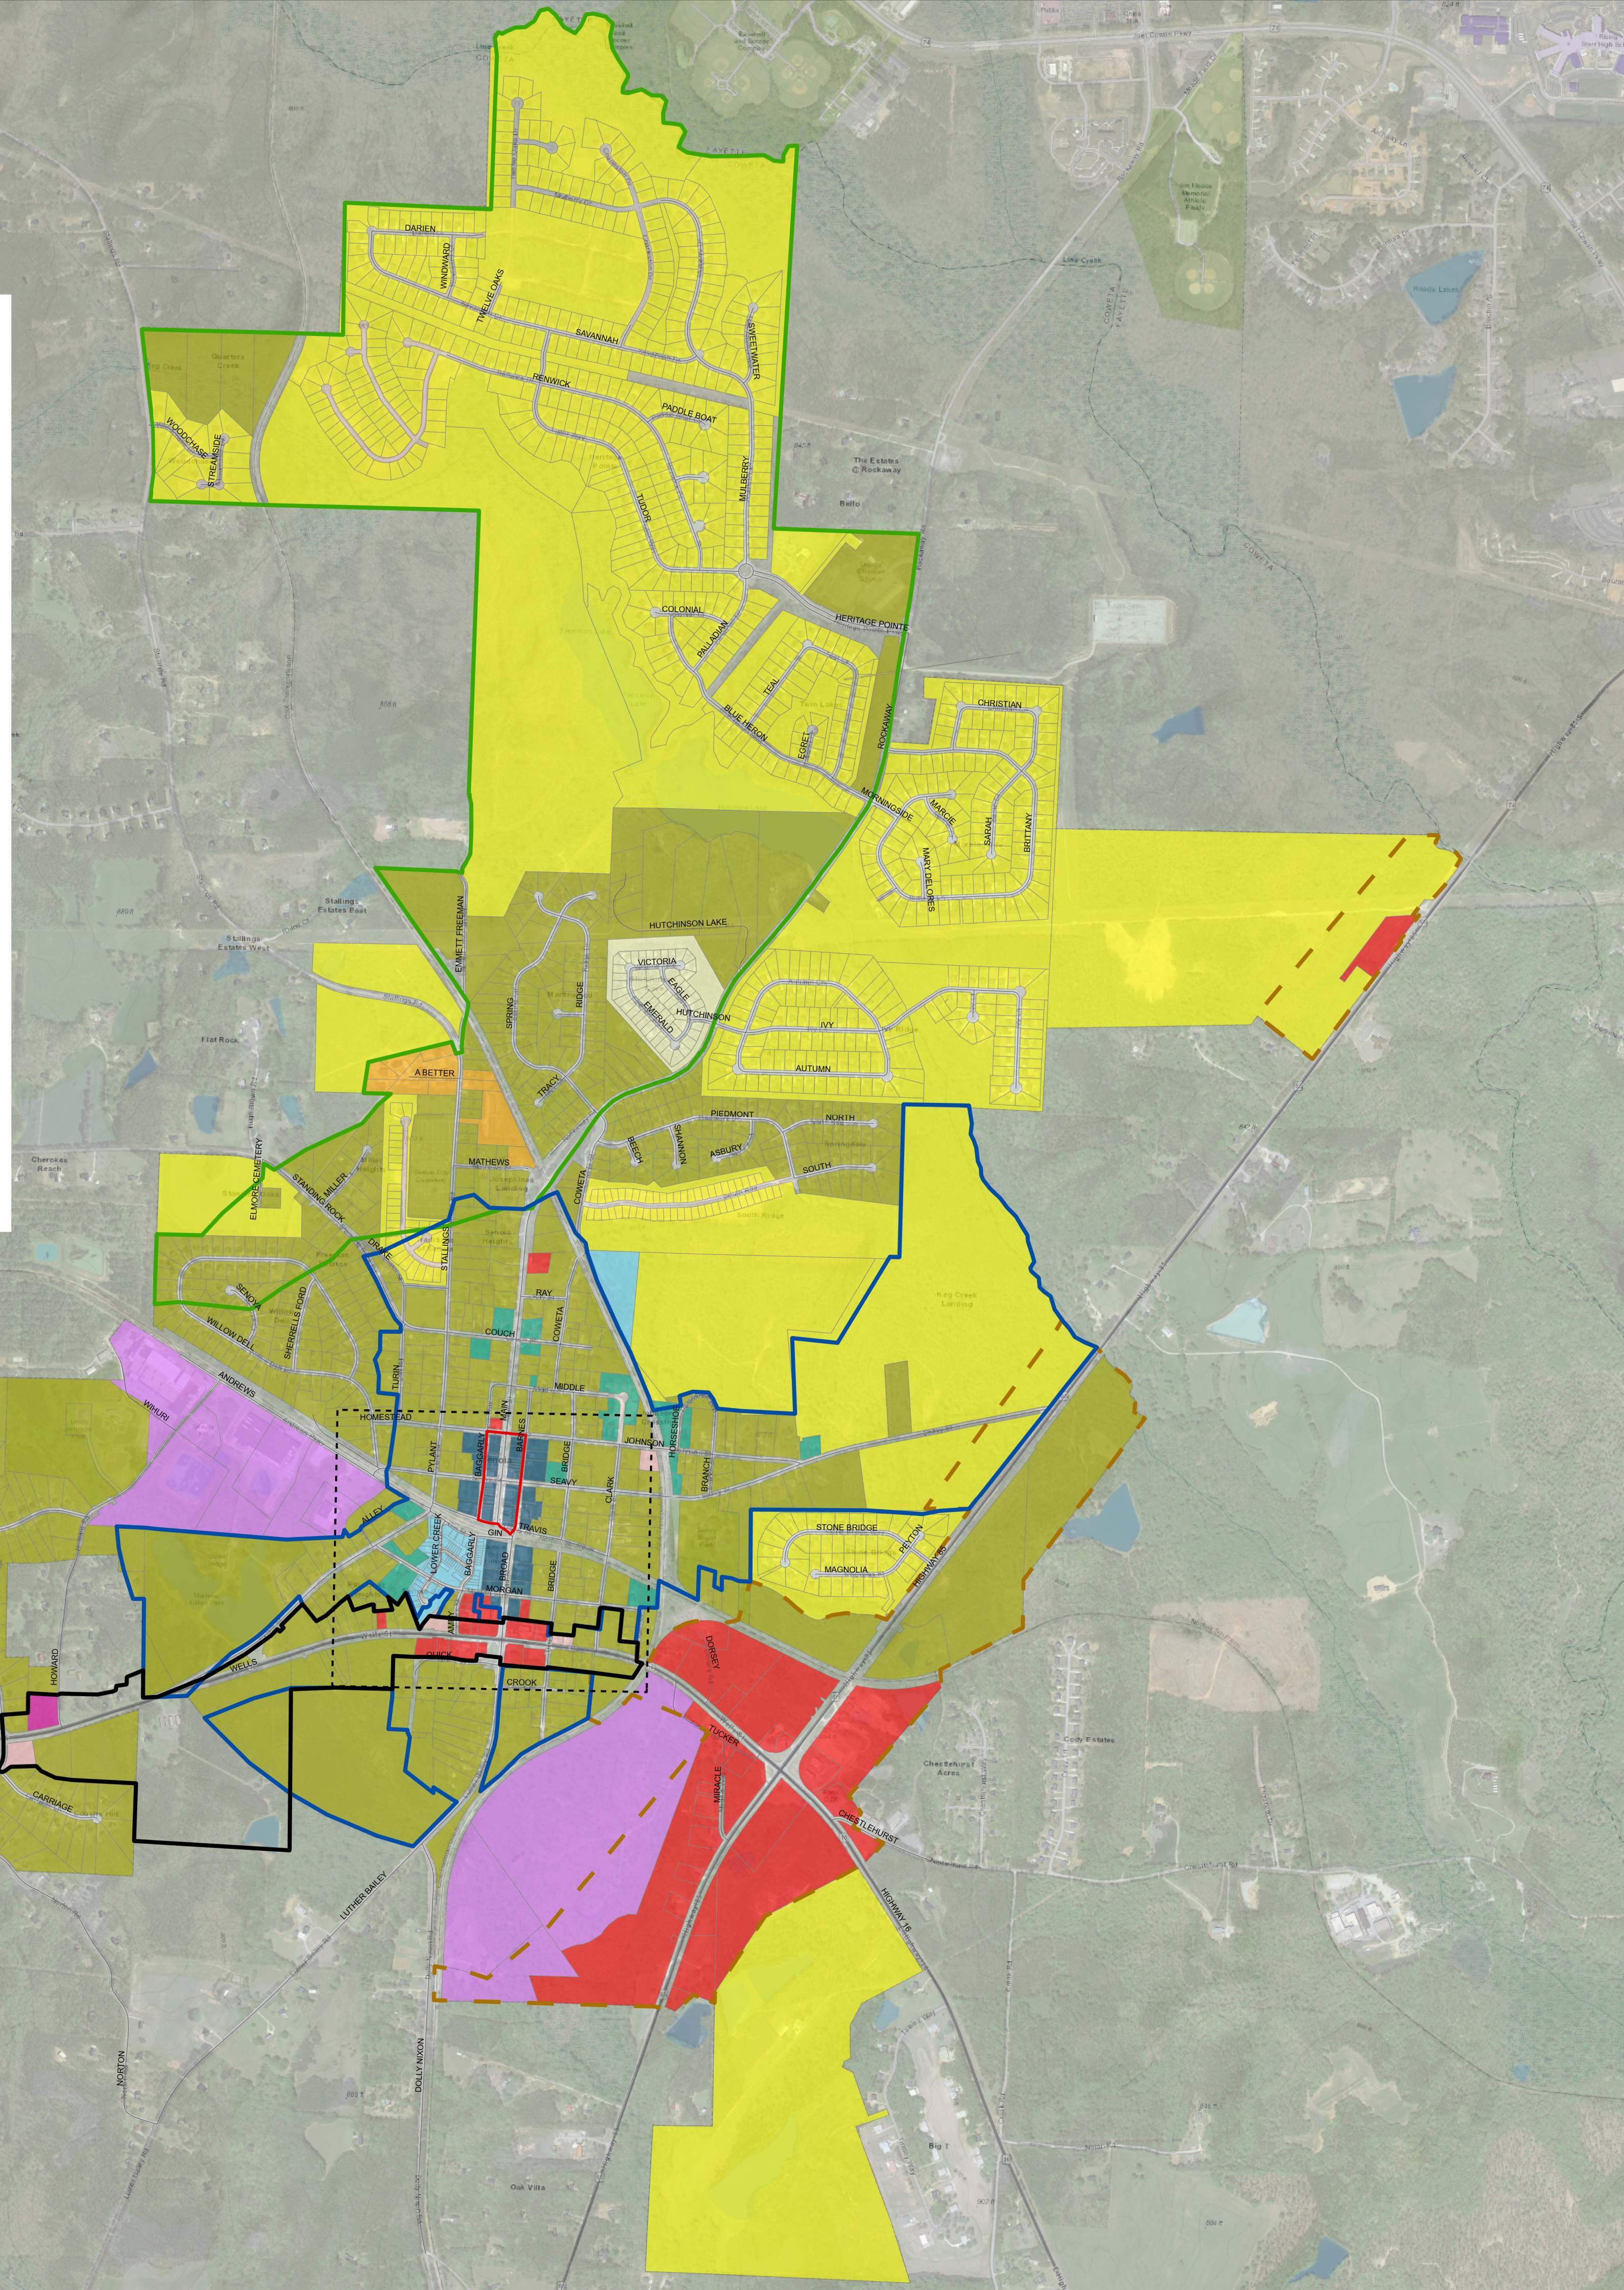

Official Zoning Map

City of Senoia

- GC-General Commercial
- GI-General Industrial
- HR-Historic Residential
- HT-Historic Downtown
- IC-Inclusive Community
- IIR-Intown Infill Redevelopment
- MR-Multi-Family
- OI-Office Institutional
- R20-Residential
- R40-Conservation
- R40-Open Space
- R40-Residential

Overlay Districts

- Highway 16 Overlay
- Historical Overlay
- Hwy 16/85 Overlay
- Entertainment Overlay
- Watershed Protection Overlay

Official Zoning Map Adopted: _____

Mayor _____ Date _____

City Clerk _____ Date _____