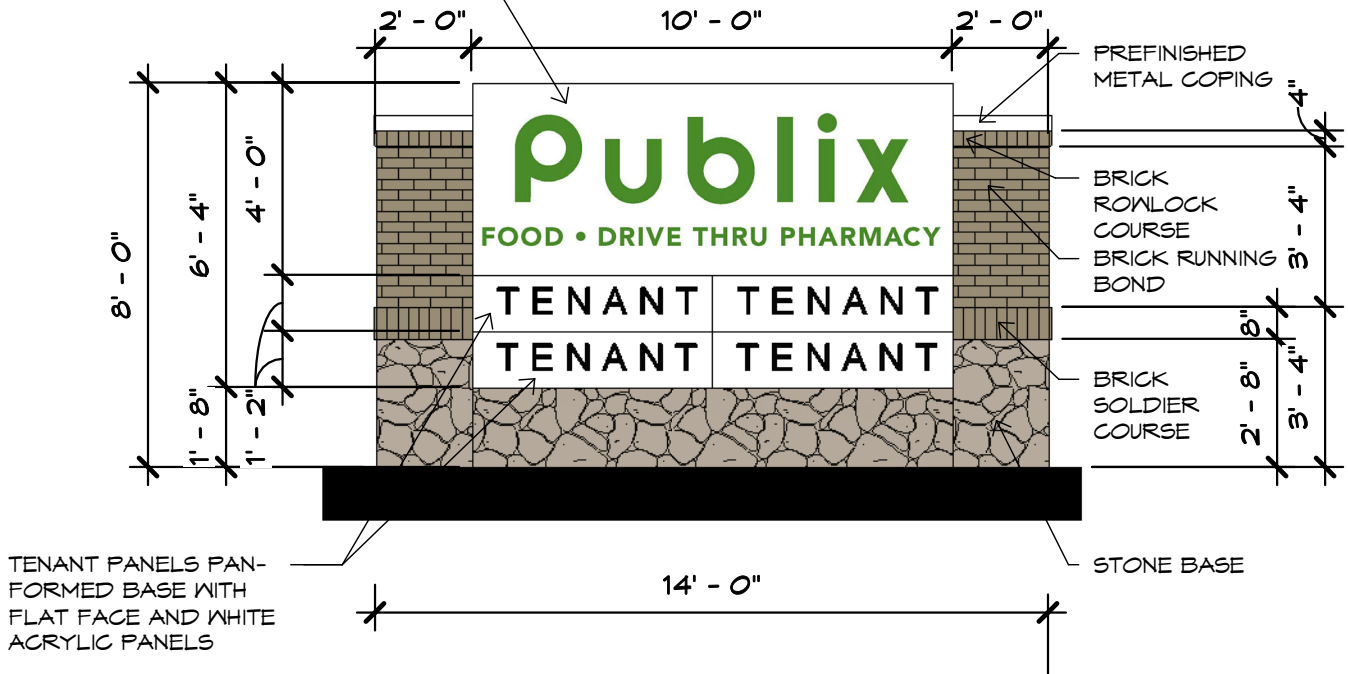

# EXHIBIT "H"

PUBLIX SIGN PANEL TO BE PAN-FORMED WHITE ACRYLIC PANEL WITH EMBOSSED "PUBLIX" AND FLAT FACE SUBCOPY. LETTER COLOR: PMS # 363C GREEN ONLY INDIRECT ILLUMINATION IS ALLOWED BY CODE

MAX ALLOWABLE HEIGHT IS 8'-0"  
 MAX ALLOWABLE SIGN AREA IS 64 S.F.

ONE SIGN STRUCTURE IS PERMITTED PER ROAD FRONTAGE;  
 PUBLIX COPY/LAYOUT IS A 2:1 RATIO, AND IS TO FILL THE WIDTH OF THE SIGN PANEL.