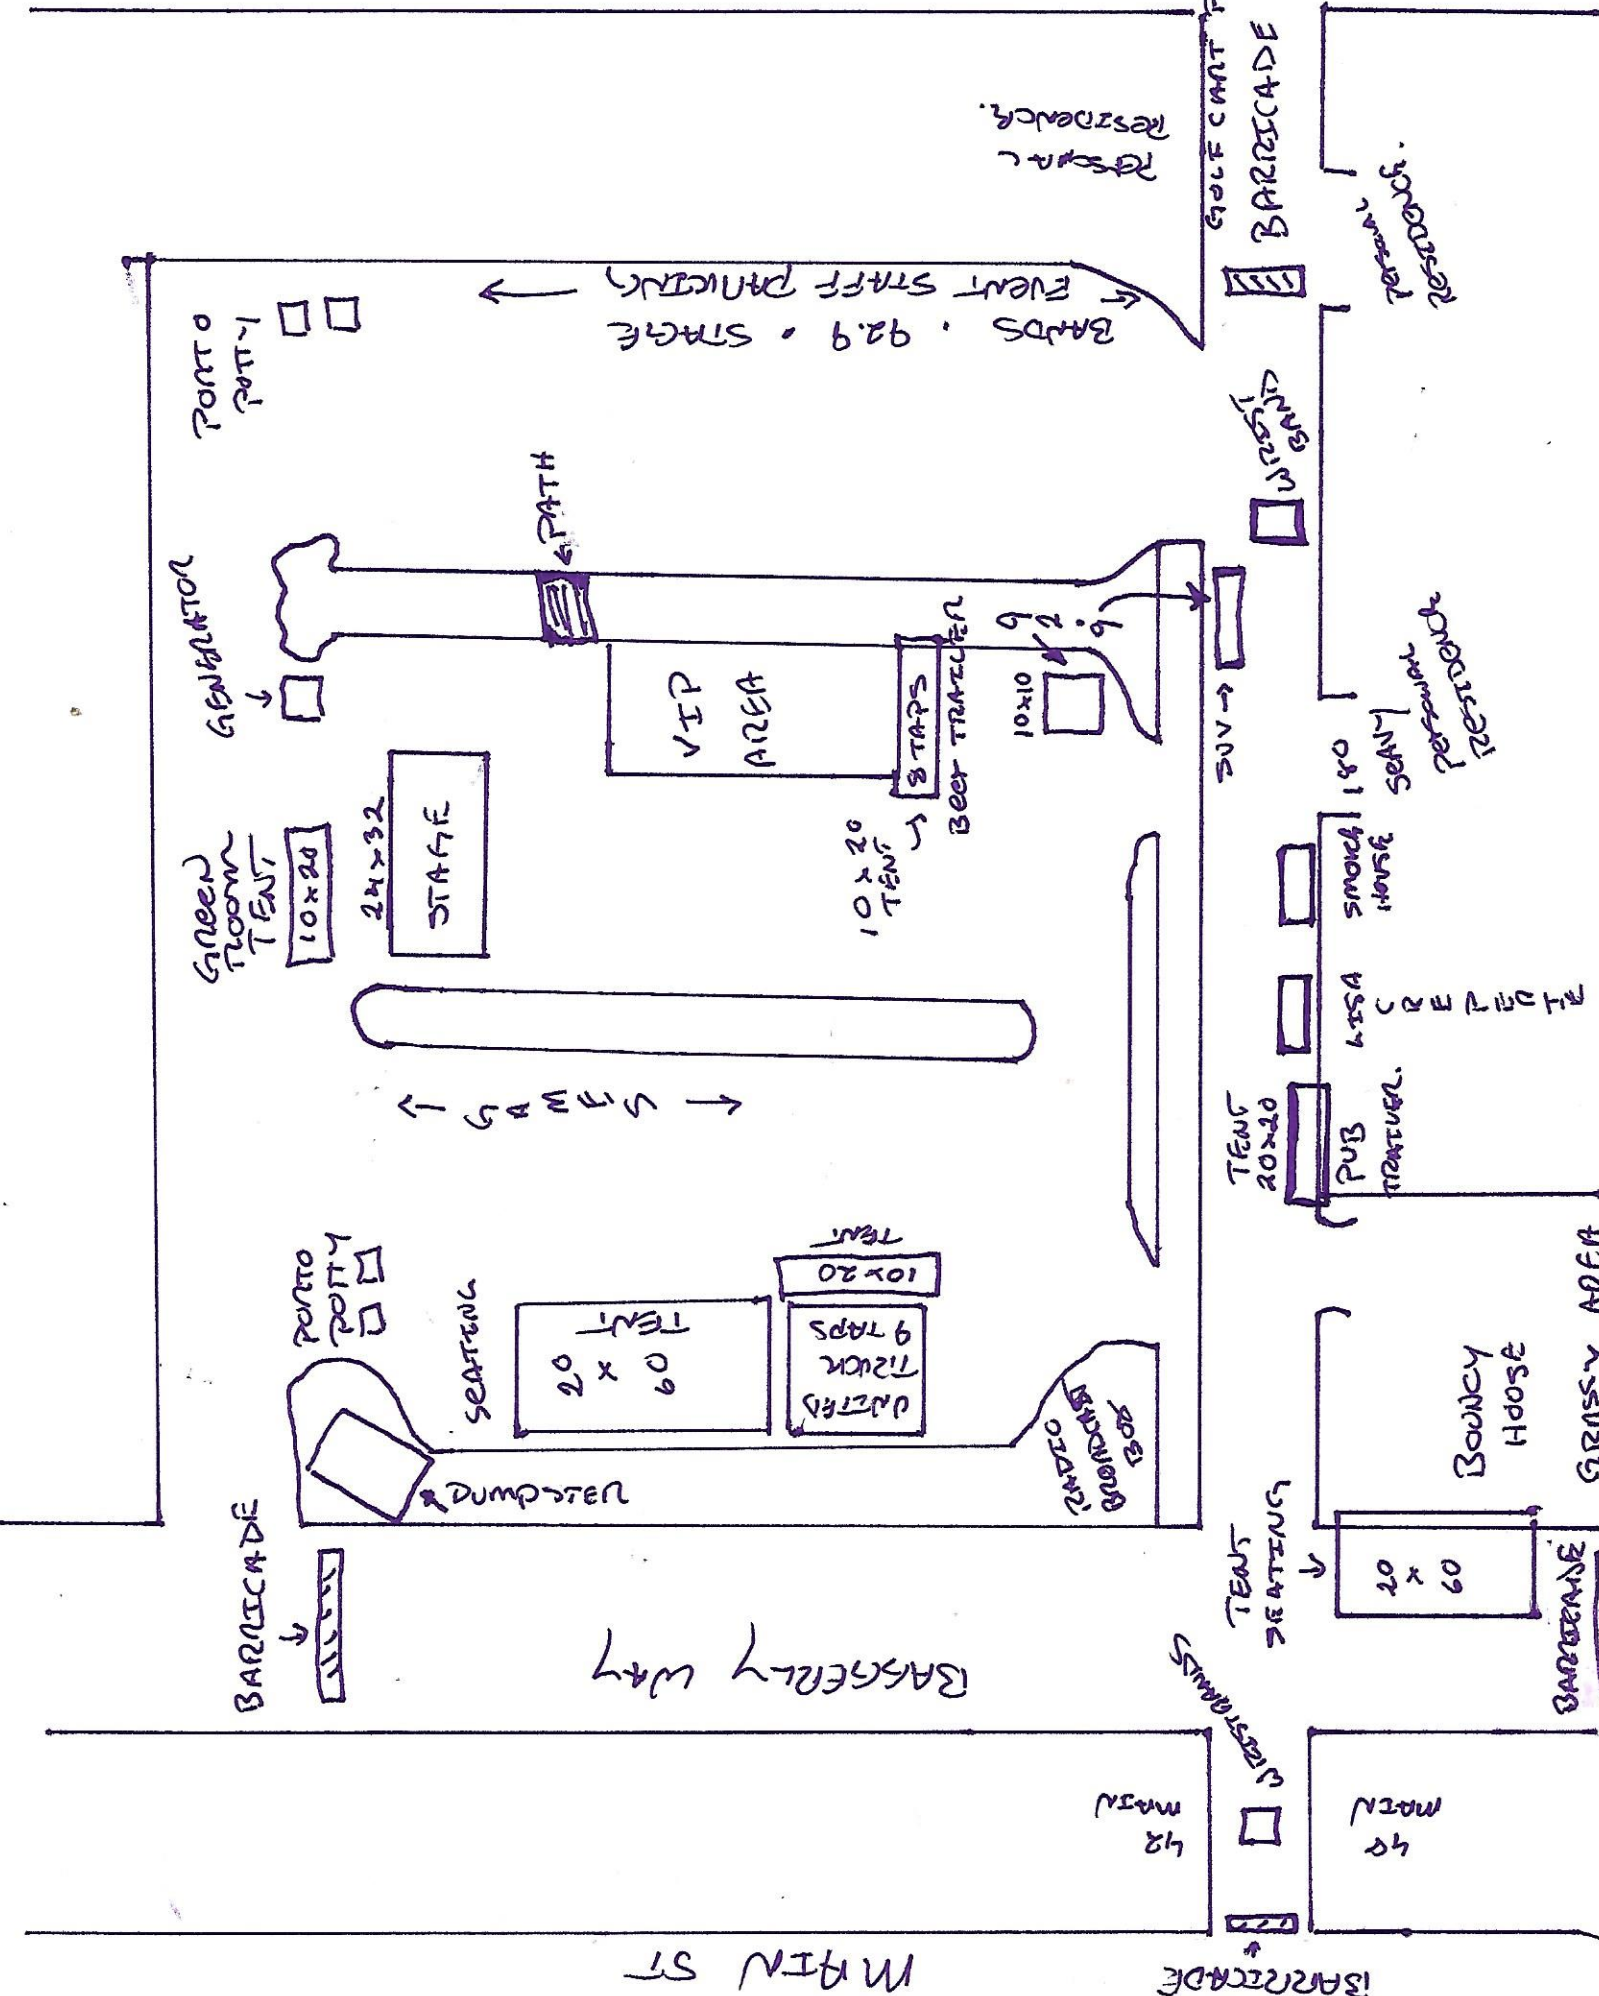

PLYMOUTH ST

MAIN ST

BASKETBALL WAY

BARRICADE

42 MAIN

42 MAIN

WESTMAN'S

TENT SEATING

20 x 60

BARRICADE

BOUNCY HOUSE

GRISLY AREA

TENT 20x20

PUB TRAILER

LISA CREEPERIE

SMOKE HOUSE

SEAN'S PERSONAL RESTROOM

SUV

10x20 TENT

BEER TRAILER

8 TAPS

VIP AREA

STAGE 24x32

GREEN ROOM TENT 10x20