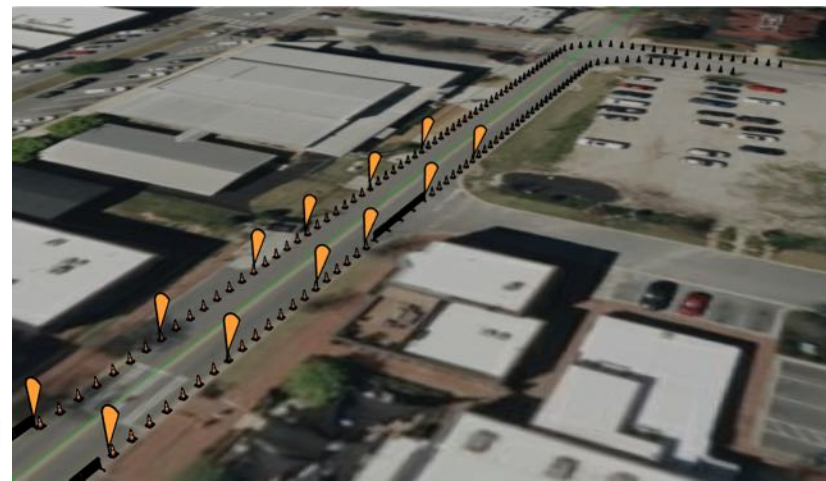

MARATHON FINISH LINE

**RUN
FOR THE
MONEY**

SCALE 1' = 40'