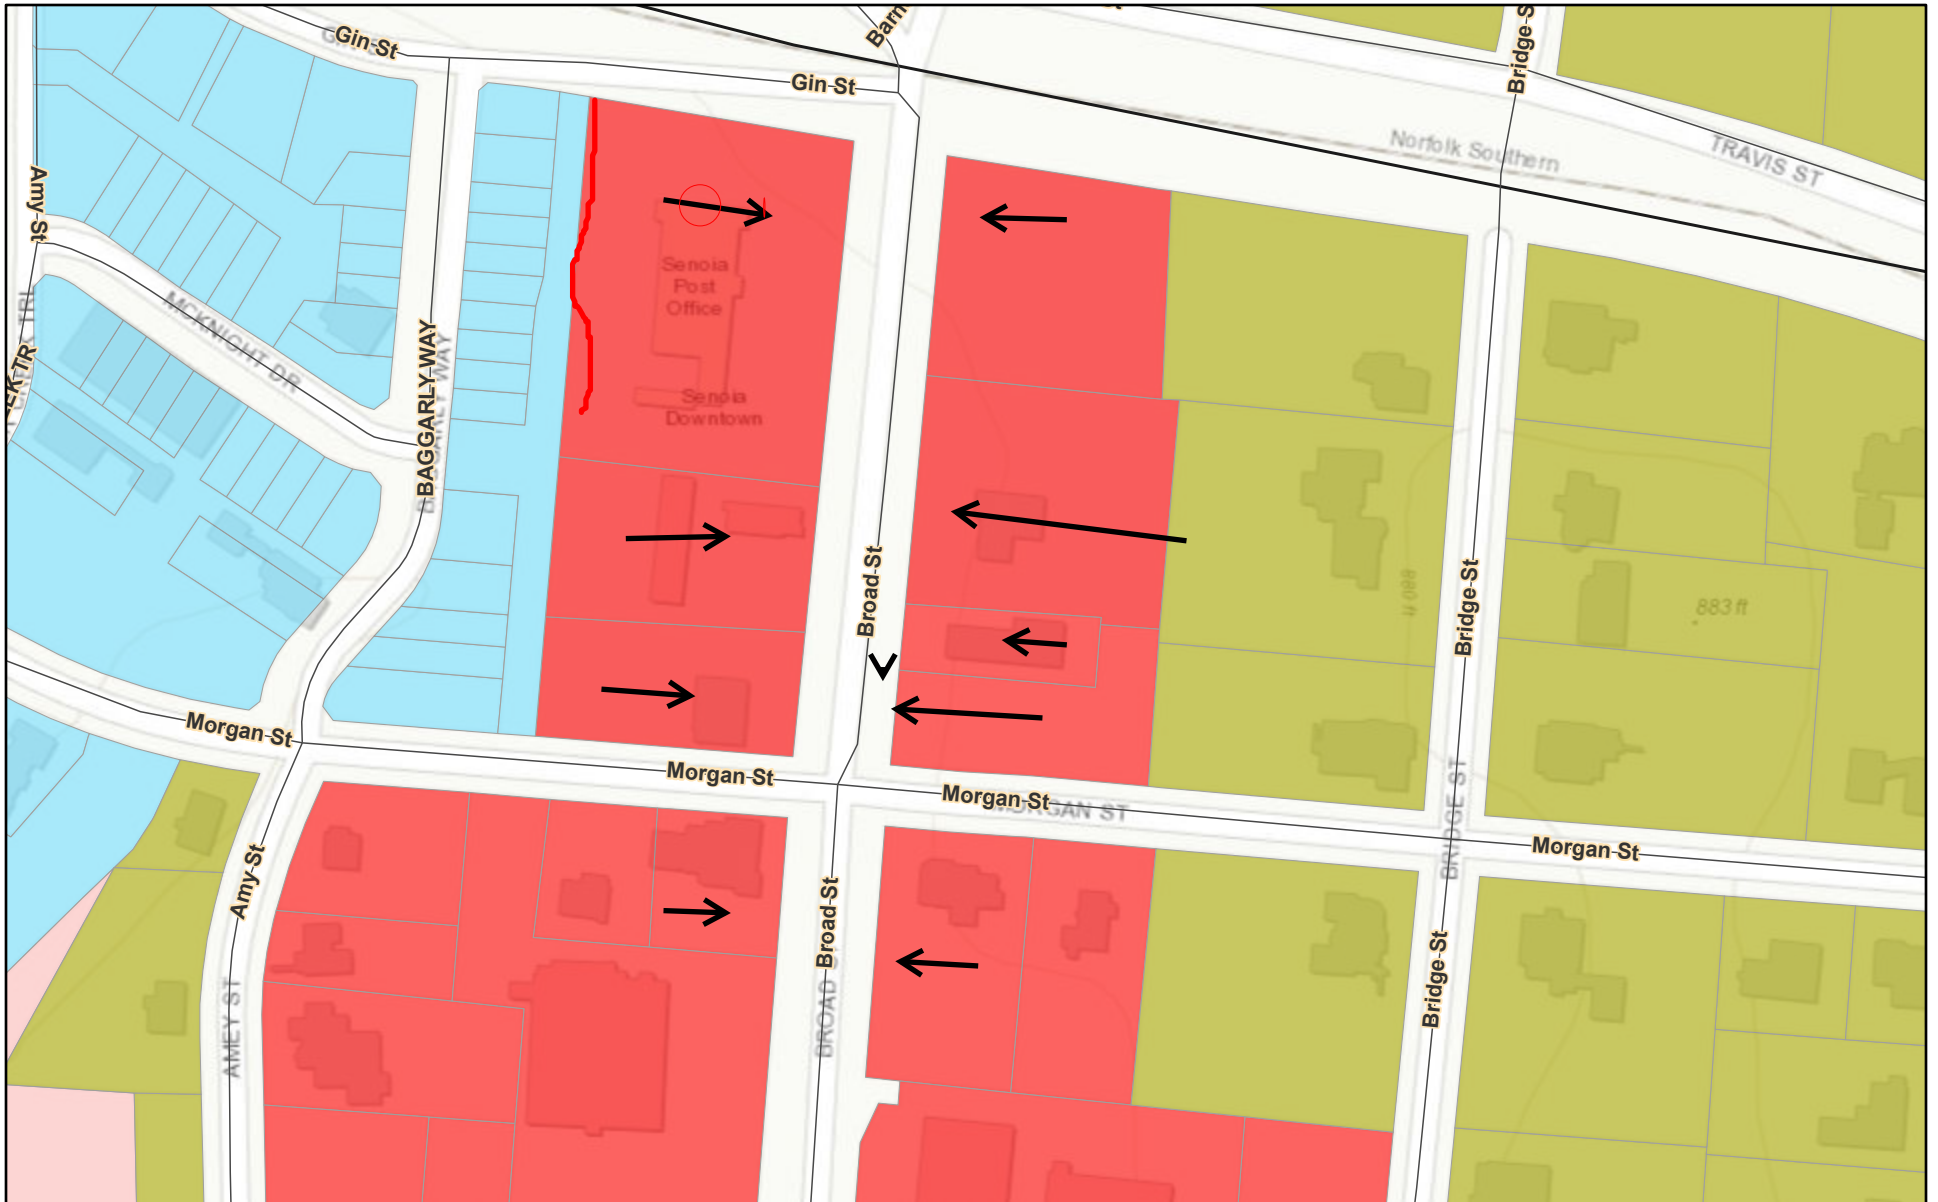

Every property marded with an arrow is being proposed for rezoning

# City of Senoia

1/19/2021, 3:34:05 PM

1:2,257

County of Coweta, Esri, HERE, Garmin, INCREMENT P, USGS, EPA, USDA

County of Coweta, Esri, HERE, Garmin, INCREMENT P, USGS, EPA, USDA |